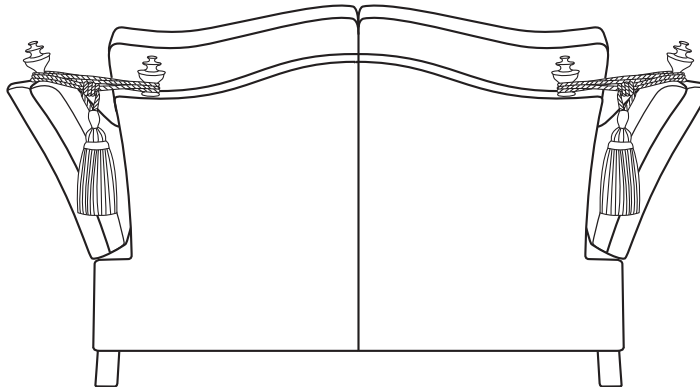

BELLAGIO

2 SEATER FORMAL CUSHION

← 18cm / 7" → 122cm / 48" → 18cm / 7" →

69cm / 27"

94cm / 37"

53cm / 21"

92cm / 36"

158cm / 62"

Overall Height	Overall Width	Overall Depth	Arm Height	Back Height of Frame	Seat Height	Arm Width	Inside Width Arm to Arm	Seat Depth to Cushions	Seat Depth no Cushions
94cm / 37"	158cm / 62"	112cm / 44"	69cm / 27"	92cm / 36"	53cm / 21"	18cm / 7"	122cm / 48"	56cm / 22"	76cm / 30"

Seating sizes vary to a great extent and particularly wherever there are soft cushions involved, this is magnified with front of seat to back cushion depths, whilst formal back cushions will vary with age and plumping. It is essential to note that scatter back cushion depths will adjust from which point you measure, overtime and with plumping, the accurate measurement does not exist as it will resize each and every time you enjoy its comfort.