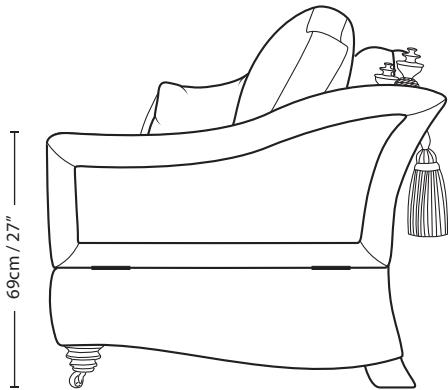

BELLAGIO

2 SEATER FORMAL CUSHION

← 18cm / 7" → 122cm / 48" → 18cm / 7" →

69cm / 27"

94cm / 37"

53cm / 21"

92cm / 36"

158cm / 62"

Overall Height	Overall Width	Overall Depth	Arm Height	Back Height of Frame	Seat Height	Arm Width	Inside Width Arm to Arm	Seat Depth to Cushions	Seat Depth no Cushions
94cm / 37"	158cm / 62"	112cm / 44"	69cm / 27"	92cm / 36"	53cm / 21"	18cm / 7"	122cm / 48"	56cm / 22"	76cm / 30"

Seating sizes vary to a great extent and particularly wherever there are soft cushions involved, this is magnified with front of seat to back cushion depths, whilst formal back cushions will vary with age and plumping. It is essential to note that scatter back cushion depths will adjust from which point you measure, overtime and with plumping, the accurate measurement does not exist as it will resize each and every time you enjoy its comfort.