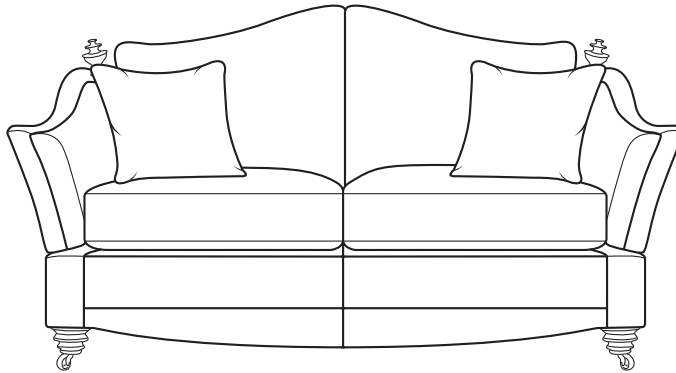

BELLAGIO

2 SEATER FORMAL CUSHION

← 18cm / 7" → 122cm / 48" → 18cm / 7" →

69cm / 27"

94cm / 37"

53cm / 21"

92cm / 36"

158cm / 62"

Overall Height	Overall Width	Overall Depth	Arm Height	Back Height of Frame	Seat Height	Arm Width	Inside Width Arm to Arm	Seat Depth to Cushions	Seat Depth no Cushions
94cm / 37"	158cm / 62"	112cm / 44"	69cm / 27"	92cm / 36"	53cm / 21"	18cm / 7"	122cm / 48"	56cm / 22"	76cm / 30"

Seating sizes vary to a great extent and particularly wherever there are soft cushions involved, this is magnified with front of seat to back cushion depths, whilst formal back cushions will vary with age and plumping. It is essential to note that scatter back cushion depths will adjust from which point you measure, overtime and with plumping, the accurate measurement does not exist as it will resize each and every time you enjoy its comfort.